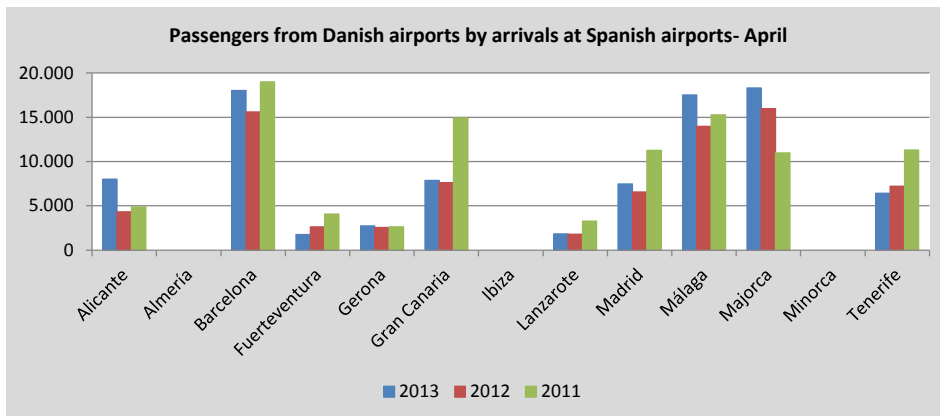

*NS: given the large annual variation, the resulting percentage is not significant.

*Other airports 2011: Madrid-Torrejón (7)

*Other airports 2012: Jerez de la Frontera (4)

*Other airports 2013: Valencia (431) , Vigo (3)

Andalucía: Almería, Málaga and Seville

Balearic Islands: Ibiza, Mallorca and Menorca

Canary Islands: Fuerteventura, Gran Canaria, Lanzarote and Tenerife

Cataluña: Barcelona and Girona