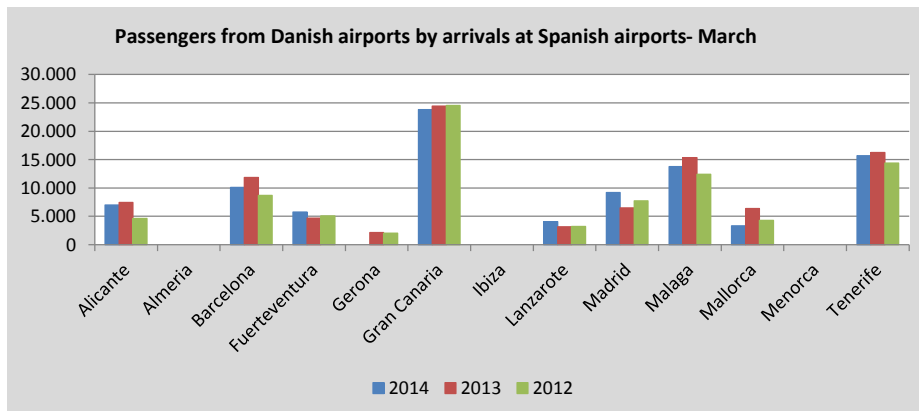

*NS: given the large annual variation, the resulting percentage is not significant.

*Other airports 2012: Sevilla (7), Bilbao (9), Valladolid (6)

*Other airports 2013: La Coruña (1)

*Other airports 2014: La Coruña (1), Sevilla (531), Vigo (24)

Andalucia: Almeria, Malaga and Sevilla

Balearic Islands: Ibiza, Mallorca and Menorca

Canary Islands: Fuerteventura, Gran Canaria, Lanzarote and Tenerife

Catalonia: Barcelona and Gerona