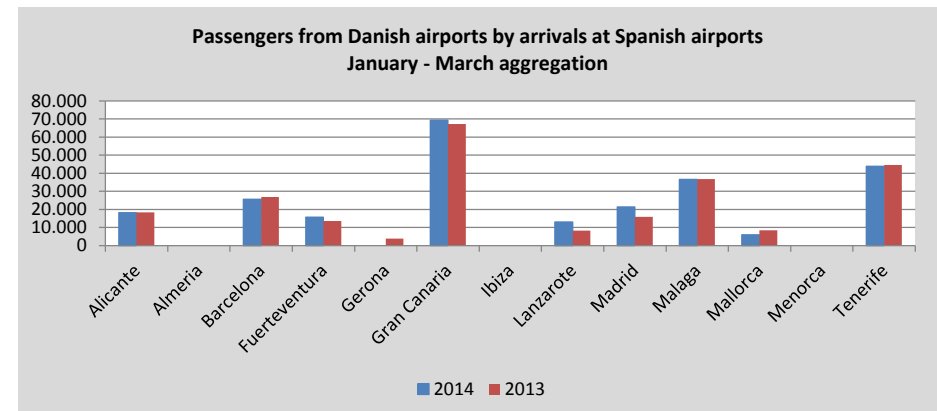

*NS: given the large annual variation, the resulting percentage is not significant.

*Other airports 2012: Sevilla (7), Bilbao (9), Valladolid (6)

*Other airports 2013: La Coruña (1)

*Other airports 2014: La Coruña (1), Sevilla (531), Vigo (24)

Andalucia: Almeria, Malaga and Sevilla

Balearic Islands: Ibiza, Mallorca and Menorca

Canary Islands: Fuerteventura, Gran Canaria, Lanzarote and Tenerife

Catalonia: Barcelona and Gerona